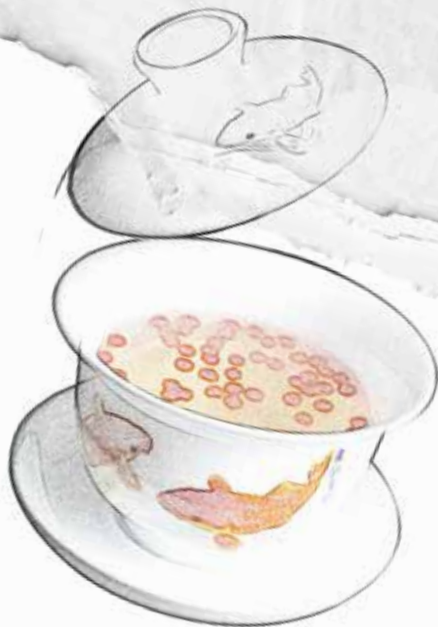

DUO

asia

КОКТЕЙЛЬНАЯ КАРТА

COCKTAIL CARD BY DUOASIA

WILD CHERRY FIZZ

Dewar's 8 Japanese Smooth,
Cherry-Corn shrubs, Egg white

- 690 -

HIBISCUS BLOOM